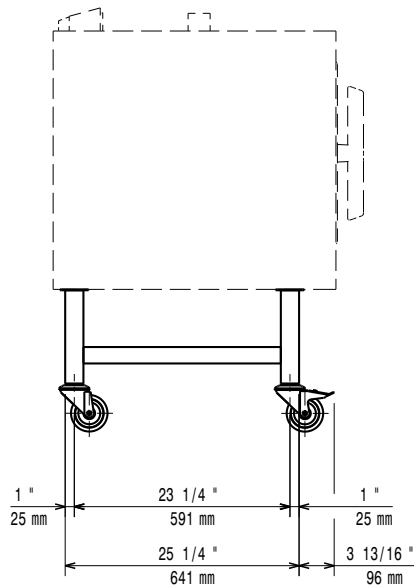

Top

Key Information:

External dimensions, Width:

922635 (RIWEST611)	835 mm
922634 (RIWEST621)	1058 mm

External dimensions, Depth:

922635 (RIWEST611)	675 mm
922634 (RIWEST621)	871 mm

External dimensions, Height:

390 mm

Net weight:

922635 (RIWEST611)	19 kg
922634 (RIWEST621)	21.3 kg

Shipping weight:

922635 (RIWEST611)	12.22 kg
922634 (RIWEST621)	15.75 kg