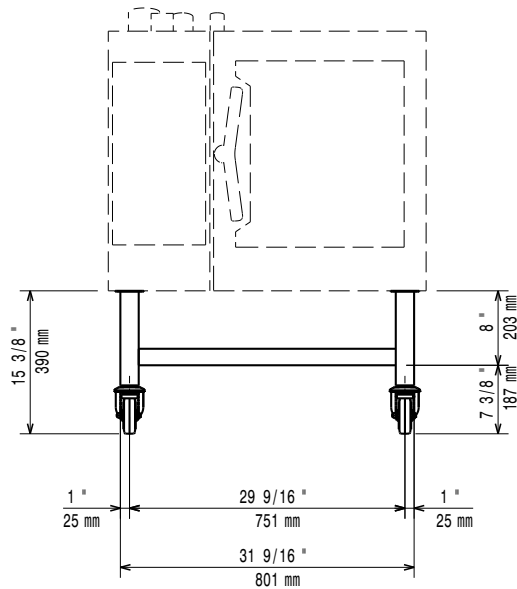

**922634 (RIWEST621)**

Riser on wheels for stacked  
2x6 GN 2/1 ovens, height  
250mm

**Main Features**

- Ideal for easy cleaning and to raise bottom oven for easier operations

**APPROVAL:** \_\_\_\_\_

Front

##### External dimensions, Width:

922635 (RIWEST611)	835 mm
922634 (RIWEST621)	1058 mm

##### External dimensions, Depth:

922635 (RIWEST611)	675 mm
922634 (RIWEST621)	871 mm

##### External dimensions, Height:

390 mm